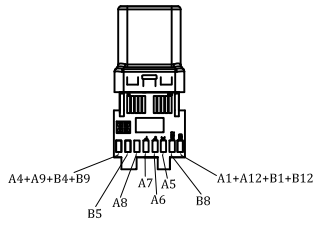

HIGH QUALITY USB 3.1 TYPE C MALE TO FEMALE PANEL MOUNT CABLE

Diagram

Construction