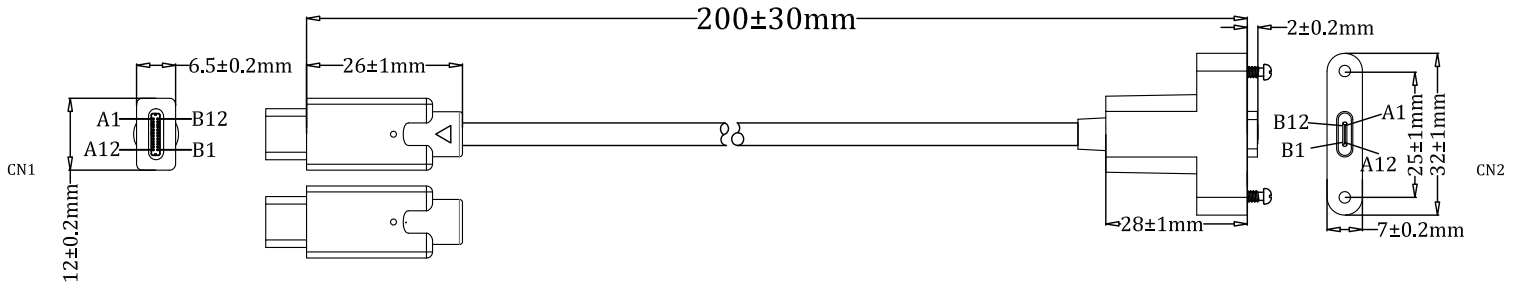

HIGH QUALITY USB 3.1 TYPE C MALE TO FEMALE PANEL MOUNT CABLE

Diagram

Construction