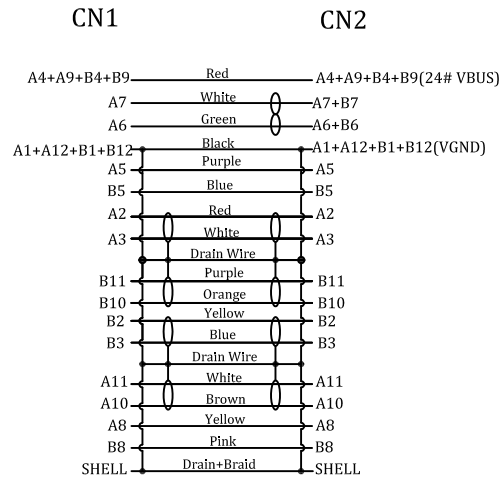

HIGH QUALITY USB 3.1 TYPE C MALE TO FEMALE PANEL MOUNT CABLE

Diagram

Construction