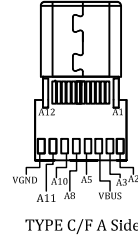

HIGH QUALITY USB 3.1 TYPE C MALE TO FEMALE PANEL MOUNT CABLE

Diagram

Construction