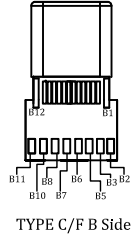

HIGH QUALITY USB 3.1 TYPE C MALE TO FEMALE PANEL MOUNT CABLE

Diagram

Construction