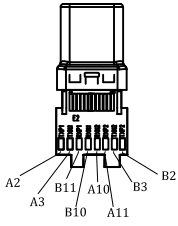

HIGH QUALITY USB 3.1 TYPE C MALE TO FEMALE PANEL MOUNT CABLE

Diagram

Construction