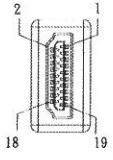

P1

DVIコネクタはオス、メスどちらも対応可能です。

NOTES:

- 1. 100%OPEN, SHORT & MISWIRE TEST.
- 2. PAY ATTENTION TO PIN ASSIGNMENTS.

PIN ASSIGNMENTS

P1		P2
19	GARY	16
18	BLACK	14
17	RED	15
16	WHITE	7
15	VIOLET	6
11	DRAIN	22
10	WHITE	23
12	BLUE	24
8	DRAIN	19
9	BROWN	17
7	WHITE	18
5	DRAIN	11
6	GREEN	9
4	WHITE	10
2	DRAIN	3
3	RED	1
1	WHITE	2
	SHELL	SHELL

TOLERANCES		REVISIONS				COMPONENT NO :				
X .	+	mm	REV	DESCRIPTION	DATE	APPVD.	HDMI TO DVI-D 变换 CABLE L=1M			
X . X	-	mm	0	SAMPLE(BJA63009 REV.0)	3-8-16	LI	APPROVED :	TITLE : CABLE ASS' Y		
X . XX	+	mm					CHECKED :	REQUIRED DOCUMENTS : *		
X . XXX	-	mm						SCALE : /	SHEET : 1 / 1	REV: 0
		mm					DRAWN : Liu Wei	DRAWING : BJA63009		THIRD ANGLE PROJECTION
		mm					DATE: MAR-8-16	FILE : F:\SAMPLE\BJA63009.DWG		
METRIC (mm)										