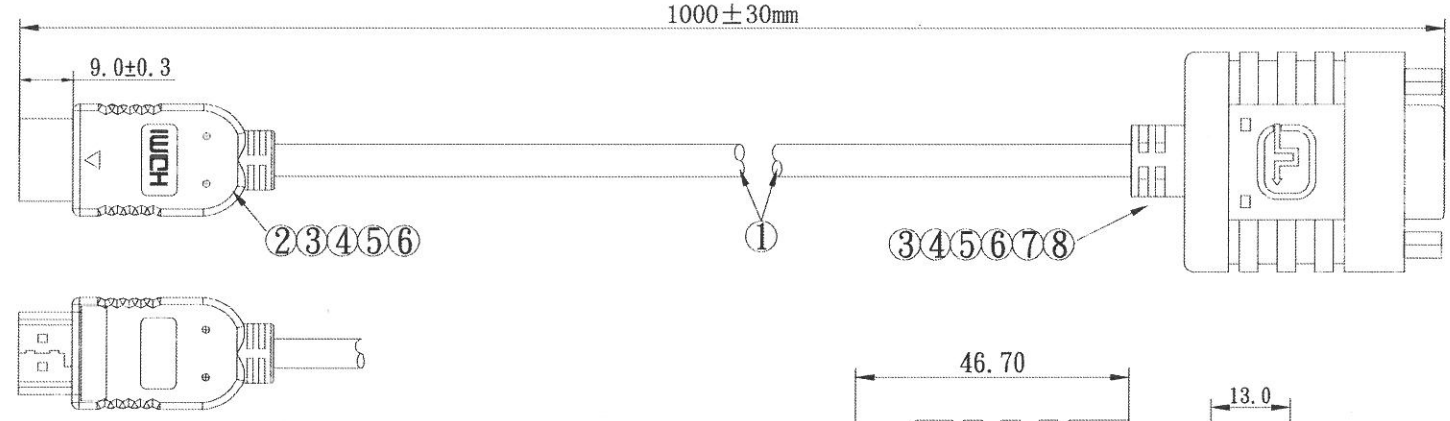

P1

DVIコネクタはオス、メスどちらも対応可能です。

NOTES:

- 1. 100%OPEN, SHORT & MISWIRE TEST.
- 2. PAY ATTENTION TO PIN ASSIGNMENTS.

PIN ASSIGNMENTS

P1		P2
19	GARY	16
18	BLACK	14
17	RED	15
16	WHITE	7
15	VIOLET	6
11	DRAIN	22
10	WHITE	23
12	BLUE	24
8	DRAIN	19
9	BROWN	17
7	WHITE	18
5	DRAIN	11
6	GREEN	9
4	WHITE	10
2	DRAIN	3
3	RED	1
1	WHITE	2
	SHELL	SHELL

TOLERANCES		REVISIONS				COMPONENT NO :				
X .	+	mm	REV	DESCRIPTION	DATE	APPVD.	HDMI TO DVI-D 变换 CABLE L=1M			
X . X	-	mm	0	SAMPLE(BJA63009 REV.0)	3-8-16	LI	APPROVED :	TITLE : CABLE ASS' Y		
X . XX	+	mm					CHECKED :	REQUIRED DOCUMENTS : *		
X . XXX	-	mm						SCALE : /	SHEET : 1 / 1	REV: 0
		mm					DRAWN : Liu Wei	DRAWING : BJA63009		THIRD ANGLE PROJECTION
		mm					DATE: MAR-8-16	FILE : F:\SAMPLE\BJA63009.DWG		
METRIC (mm)										