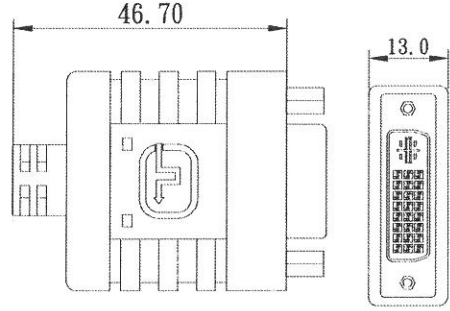

P1

DVIコネクタはオス、メスどちらも対応可能です。

NOTES:

- 1. 100%OPEN, SHORT & MISWIRE TEST.
- 2. PAY ATTENTION TO PIN ASSIGNMENTS.

PIN ASSIGNMENTS

P1		P2
19	GARY	16
18	BLACK	14
17	RED	15
16	WHITE	7
15	VIOLET	6
11	DRAIN	22
10	WHITE	23
12	BLUE	24
8	DRAIN	19
9	BROWN	17
7	WHITE	18
5	DRAIN	11
6	GREEN	9
4	WHITE	10
2	DRAIN	3
3	RED	1
1	WHITE	2
	SHELL	SHELL

TOLERANCES		REVISIONS				COMPONENT NO :				
X .	+	mm	REV	DESCRIPTION	DATE	APPVD.	HDMI TO DVI-D 变换 CABLE L=1M			
X . X	-	mm	0	SAMPLE(BJA63009 REV.0)	3-8-16	LI	APPROVED :	TITLE : CABLE ASS' Y		
X . XX	+	mm					CHECKED :	REQUIRED DOCUMENTS : *		
X . XXX	-	mm						SCALE : /	SHEET : 1 / 1	REV: 0
		mm					DRAWN : Liu Wei	DRAWING : BJA63009		THIRD ANGLE PROJECTION
		mm					DATE: MAR-8-16	FILE : F:\SAMPLE\BJA63009.DWG		
METRIC (mm)										