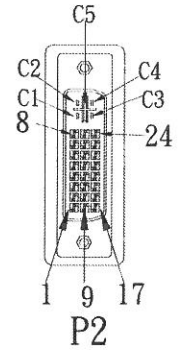

P1

DVIコネクタはオス、メスどちらも対応可能です。

NOTES:

- 1. 100%OPEN, SHORT & MISWIRE TEST.
- 2. PAY ATTENTION TO PIN ASSIGNMENTS.

PIN ASSIGNMENTS

P1		P2
19	GARY	16
18	BLACK	14
17	RED	15
16	WHITE	7
15	VIOLET	6
11	DRAIN	22
10	WHITE	23
12	BLUE	24
8	DRAIN	19
9	BROWN	17
7	WHITE	18
5	DRAIN	11
6	GREEN	9
4	WHITE	10
2	DRAIN	3
3	RED	1
1	WHITE	2
	SHELL	SHELL

TOLERANCES		REVISIONS				COMPONENT NO :				
X .	+	mm	REV	DESCRIPTION	DATE	APPVD.	HDMI TO DVI-D 变换 CABLE L=1M			
X . X	-	mm	0	SAMPLE(BJA63009 REV.0)	3-8-16	LI	APPROVED :	TITLE : CABLE ASS' Y		
X . XX	+	mm					CHECKED :	REQUIRED DOCUMENTS : *		
X . XXX	-	mm						SCALE : /	SHEET : 1 / 1	REV: 0
		mm					DRAWN : Liu Wei	DRAWING : BJA63009		THIRD ANGLE PROJECTION
		mm					DATE: MAR-8-16	FILE : F:\SAMPLE\BJA63009.DWG		
METRIC (mm)										